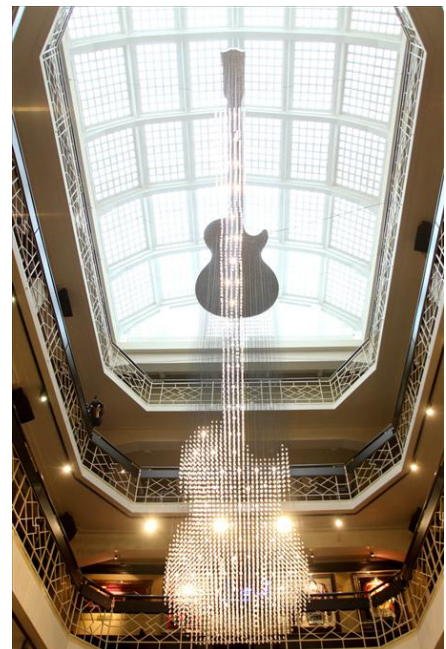

THE ENERGY AND ENVIRONMENTAL DESIGN AWARD
SPONSORED BY OSRAM SYLVANIA

(continued)

AWARD OF EXCELLENCE

HANNA GABRIEL WELLS BACON STREET OFFICES

Designers: Sage Russell, Diane Borys

Company: Lumia Light Studio

Designer: Ron Vengelen

Company: ILA Zammit Engineering

San Diego Section

**NAVY FEDERAL CREDIT UNION –
BRIAN L. MCDONNELL CENTER**

Designer: Andrew Beldecos

Company: Andrew Beldecos Lighting Design

Atlanta Section

SPECIAL CITATION

HARD ROCK CAFÉ, GUITAR CHANDELIER

*For the creative application of LED's utilized close
to the crystals which resulted in an energy efficient
artistic use of light*

Designer: Terry Bell

Company: CD+M Lighting Design Group

Orlando Section