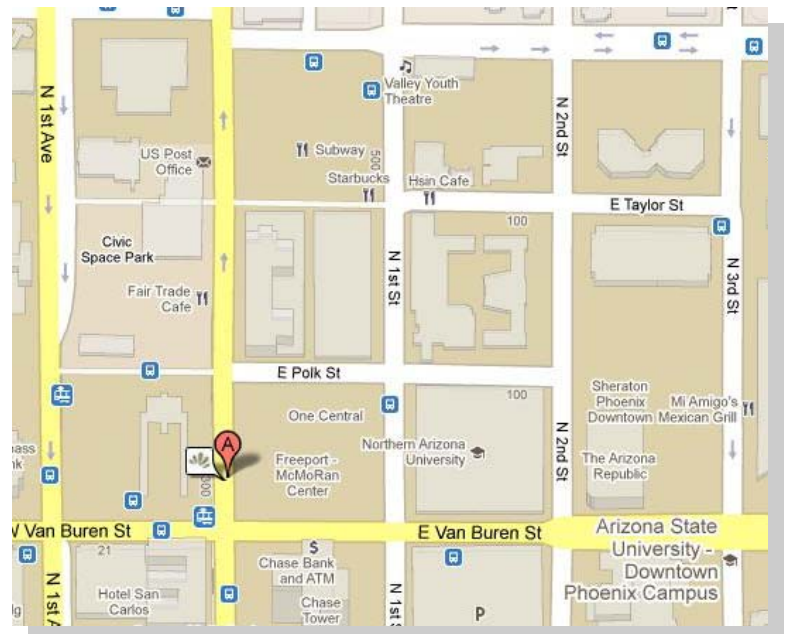

Outdoor Lighting Tour of Central Park East and ASU Taylor Place

Join the Phoenix Section of the Illumination Engineering Society for a networking social hour at the new Westin Hotel in Downtown Phoenix and help us welcome the new board members. This will be our last event of the spring season and there is no cost to attend. We will gather on the outdoor patio of the Province restaurant for drinks and conversation from 6:00pm until 7:00pm. After that, Brett Lorenzen will host a walking tour of the exterior of the Central Park East building to discuss the lighting design that garnered an IES Award of Merit in 2010. Next, we will walk over to the ASU Taylor Place student housing facility where representatives from SmithGroup will discuss this lighting design which was also a recipient of an IES Award of Merit in 2010. After the tours, everyone is free to head back to the Westin or to enjoy the First Friday events that are taking place in Downtown Phoenix.

Local Lighting Design Award Recipients Guided Tour

Tour: Friday June 3, 2011
 6:00 pm—8:30 PM
 No RSVP Necessary, See you There!

Location:
 Province Restaurant
 Outdoor Patio
 (Westin Hotel)
 333 N. Central Ave
 Phoenix, AZ 85004